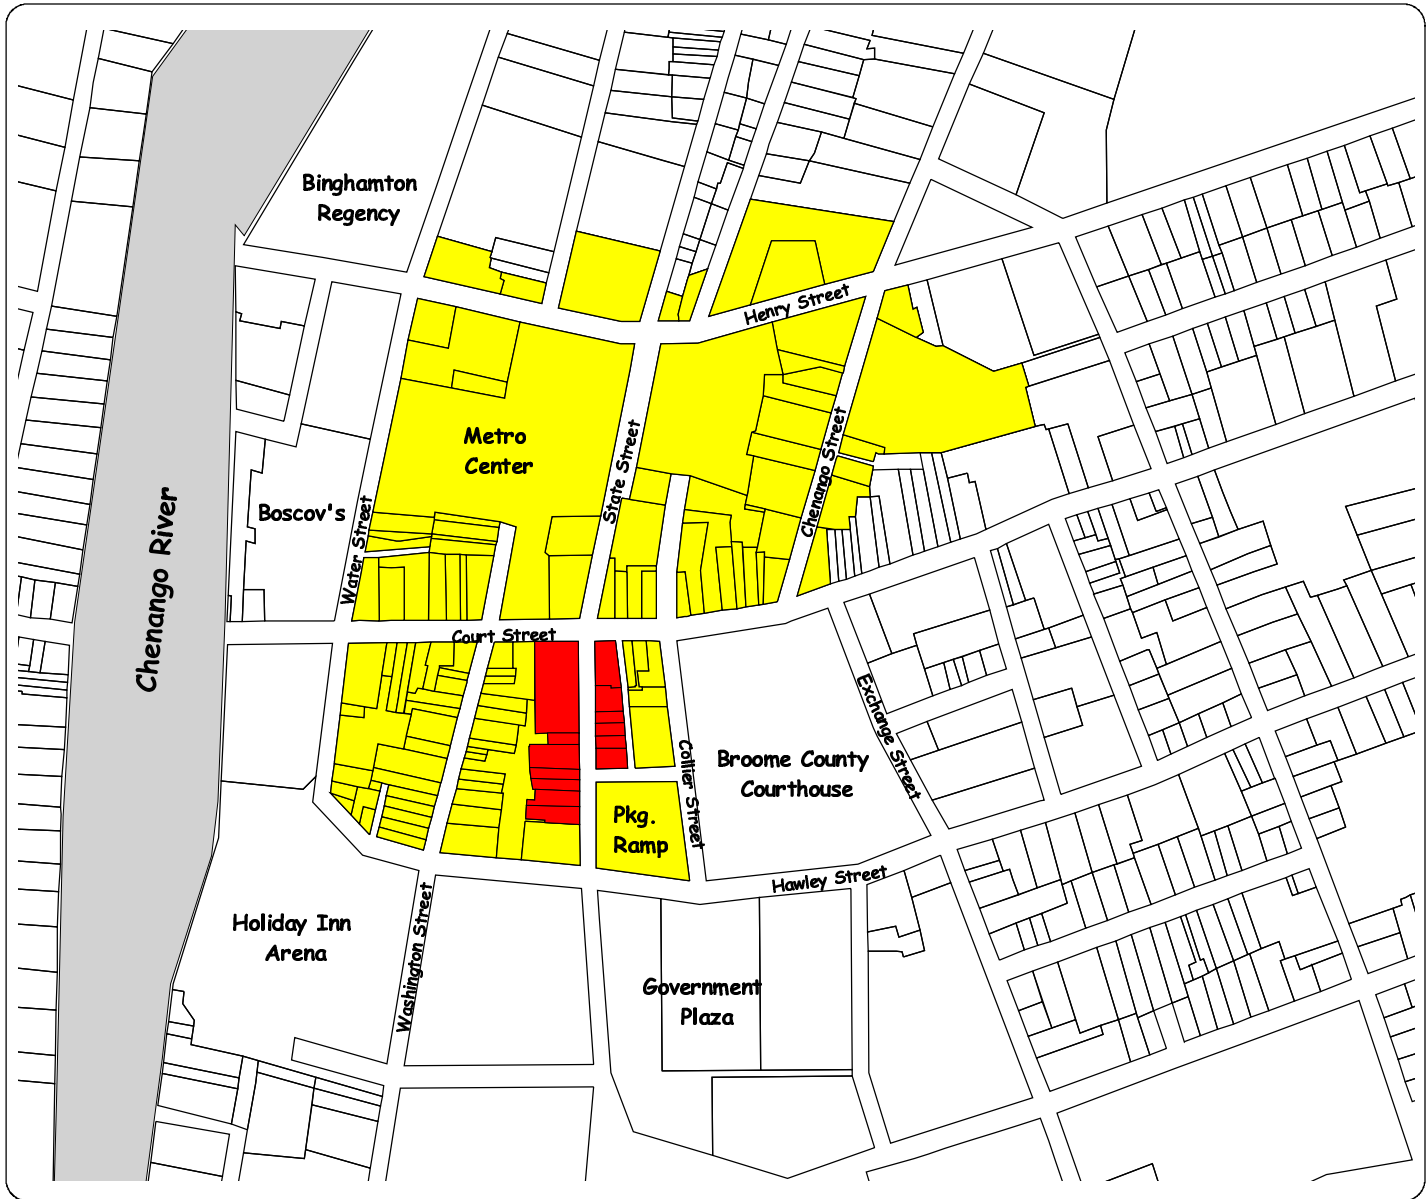

Downtown Binghamton Refuse Collection Schedule for "Yellow " Target Area Location and Pick-up Times for Residential and Commercial Properties

Yellow Target Area: (two pick-ups per day)
Monday - Friday:
 Garbage must be out by 6:00 a.m. and will be picked up by 6:30 a.m. (Please hold garbage from Saturday until the Monday morning pick-up)

Tuesday - Saturday:
 Garbage must be out only between 5:30 p.m. and 6:00 p.m. and will be picked up by 6:30 p.m.

Recycling bins and garbage containers must be brought in by 9:00 a.m. after the morning pick-up and as soon as possible after the evening pick-up.

The City is counting on you to do your part to make the downtown a cleaner place!

- Downtown Binghamton - Red Target Area
- Downtown Binghamton - Yellow Target Area
- Tax Parcel Boundary
- Chenango River