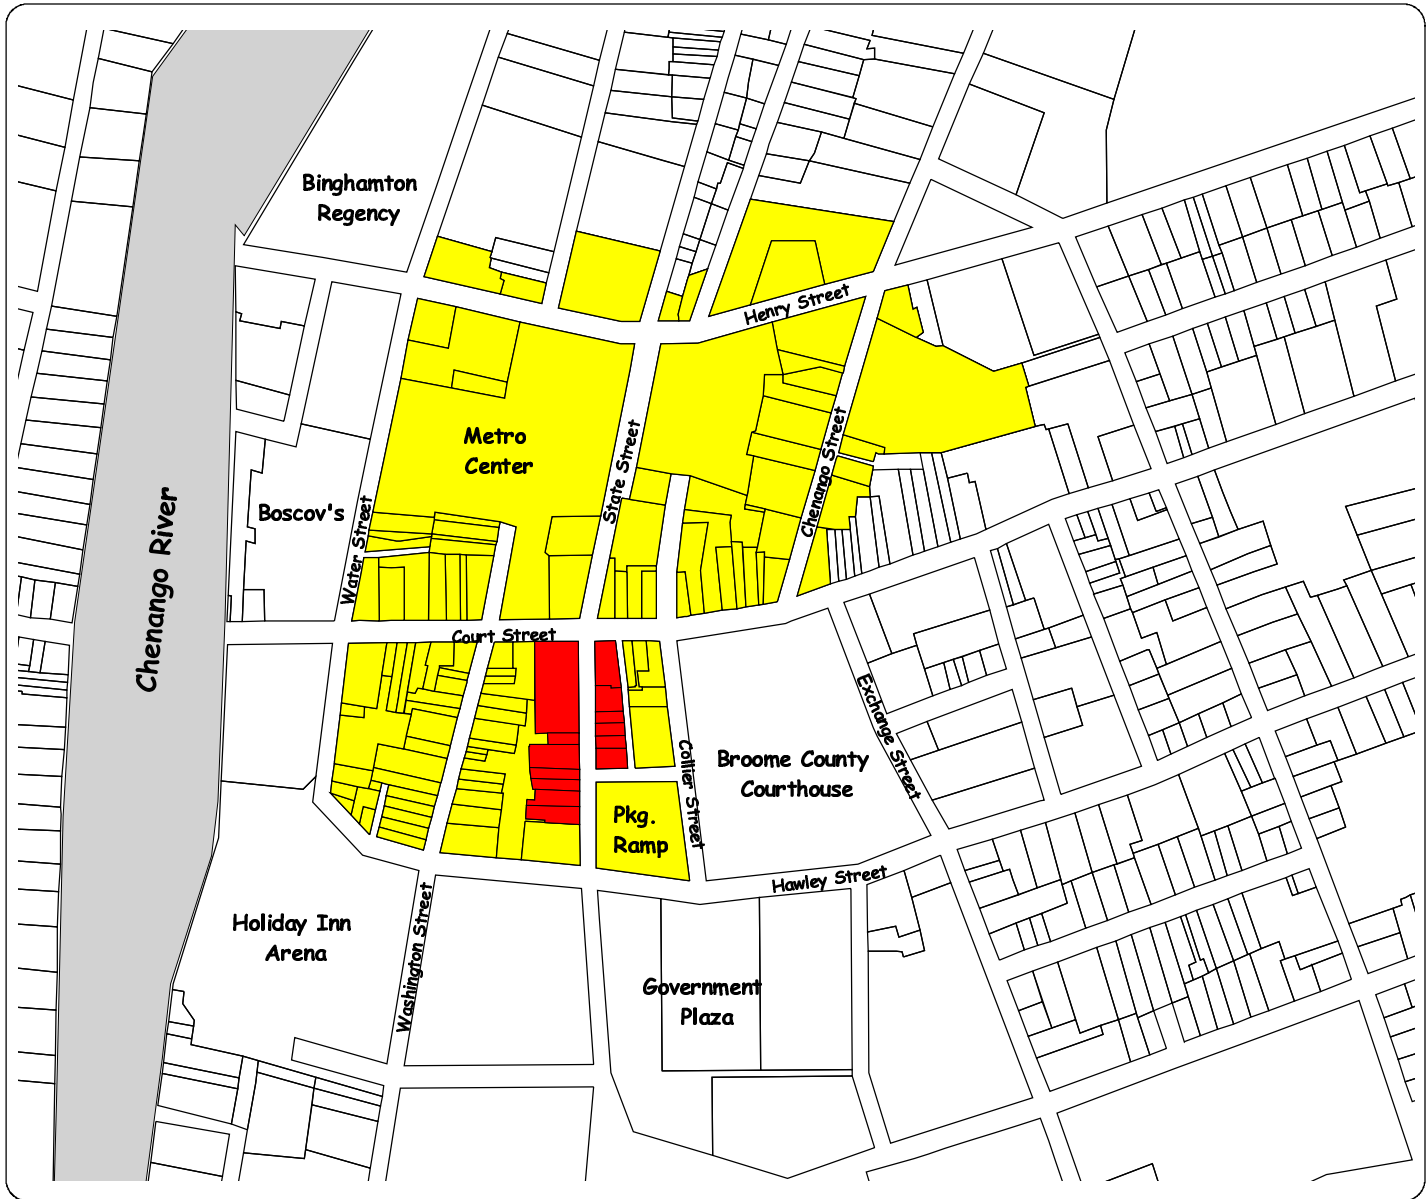

Downtown Binghamton Refuse Collection Schedule for "Red " Target Area Location and Pick-up Times for Residential and Commercial Properties

Red Target Area: (only one pick-up per day)
Monday - Friday:
 Garbage must be out by 6:00 a.m. and will be picked up by 6:30 a.m. (Please hold garbage from Saturday night until the Monday morning pick-up)
Saturday:
 Garbage must be out only between 5:30 p.m. and 6:00 p.m. and will be picked up by 6:30 p.m.

Recycling bins and garbage containers must be brought in by 9:00 a.m. after the morning pick-up and as soon as possible after the evening pick-up.

The City is counting on you to do your part to make the downtown a cleaner place!

- Downtown Binghamton - Red Target Area
- Downtown Binghamton - Yellow Target Area
- Tax Parcel Boundary
- Chenango River