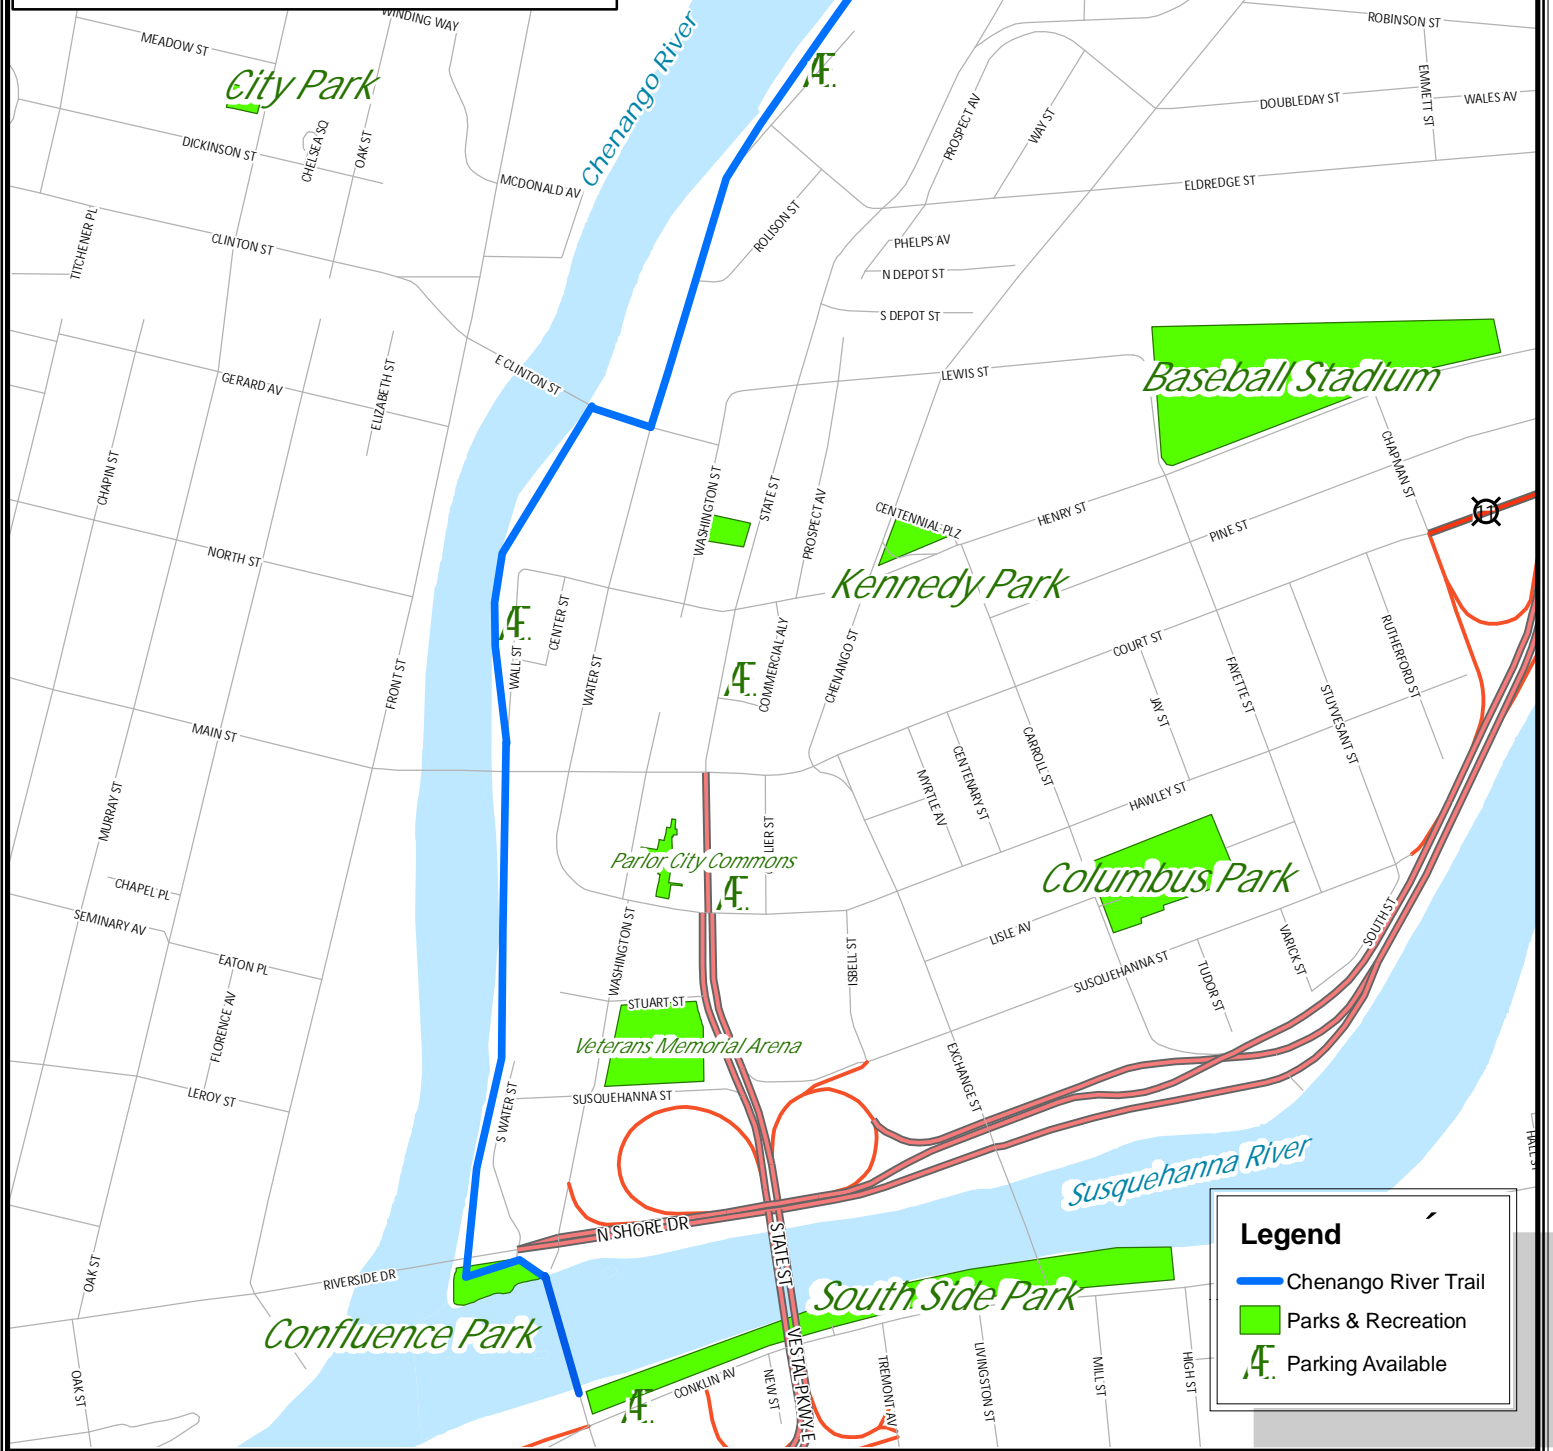

Binghamton River Trail

- Dogs must be on a leash.
- Please pick up after your pet.
- No motorized vehicles.

Legend

- Chenango River Trail
- Parks & Recreation
- Parking Available